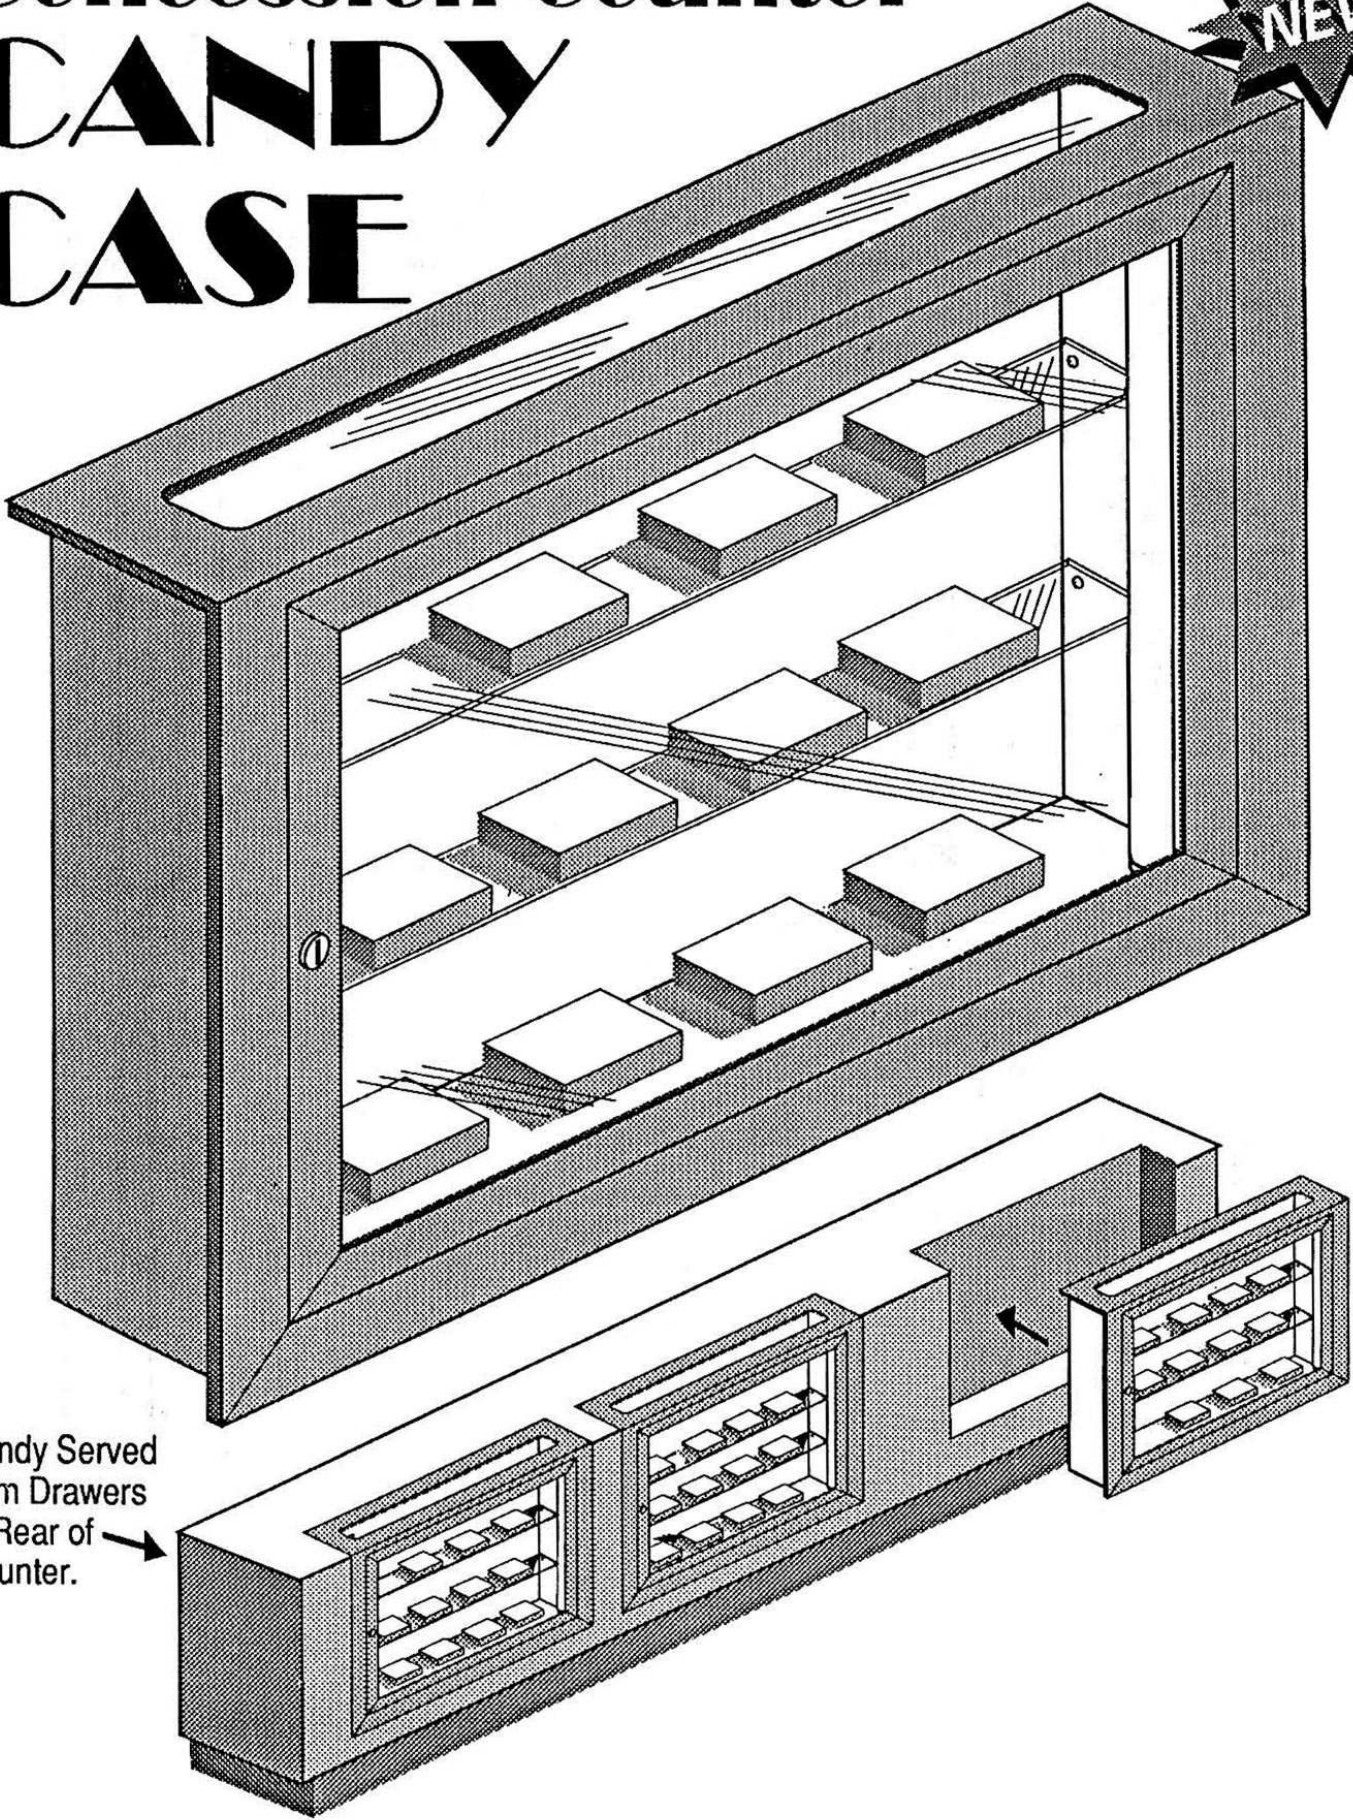

Concession Counter CANDY CASE

NEW!

Candy Served
from Drawers
in Rear of
Counter.

Concession Counter

CANDY CASE

- Heavy extruded anodized aluminum case frame (5 3/8" deep).
- Recessed glass door (1 1/2" face).
- Cylinder lock with 2 keys.
- Full length piano hinge.
- Integral-perimeter mini-fluorescent lighting.
- Built-in 1 7/8" aluminum flange with 1" overlay.
- Aluminum top with cut-out glass window.
- Mirrored interior.
- 2 glass shelves.
- Integral electrical housing.